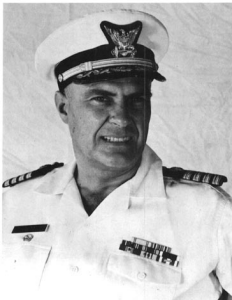

# UNITED STATES COAST GUARD CUTTER SHERMAN

## CAPTAIN PAUL A. LUTZ COMMANDING OFFICER

Born in Pittsburgh, Pennsylvania, Captain Paul A. Lutz, attended Crafton High School before entering the Coast Guard Academy in 1941. Upon receiving his commission as Ensign in 1944, Captain Lutz served on the Coast Guard Cutter Duane operating in European waters until the end of World War II.

His assignments have included seven First Coast Guard District cutters of which he commanded three, Acushnet (WAT 167), Casco (WHEC 370) and Sherman. Captain Lutz came to the precommissioning detail for Sherman from duty as Chief of Military Readiness Division at Coast Guard Headquarters.