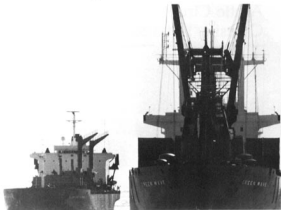

Operation Pacer Goose Ship Escort

The Motor Vessels GREEN WAVE and LAWRENCE H GIANELLA follow astern of POLAR SEA en route Thule, Greenland. POLAR SEA escorted three ships into Thule in support of Operation Pacer Goose, which is the annual resupply of Thule Air Base.

GREEN WAVE and GIANELLA moored at Thule. GREEN WAVE is moored to the pier off loading general cargo while GIANELLA off loads fuel.