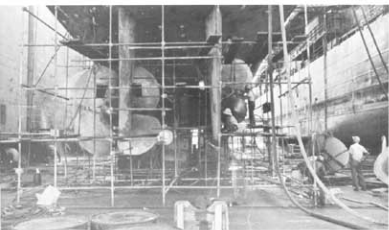

NEEDED BACK ON
THE LINE

THE EXPERTS SAID
TWO MONTHS

SUBIC REPAIR FACILITY
WORKED DAY
AND NIGHT

AND IN 3 WEEKS
WE WERE UNDERWAY
ENROUTE TO MORE
PATROLS AND . . .