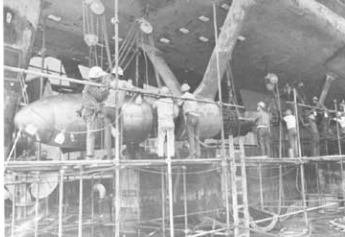

NEEDED BACK ON
THE LINE

THE EXPERTS SAID
TWO MONTHS

SUBIC REPAIR FACILITY
WORKED DAY
AND NIGHT

AND IN 3 WEEKS
WE WERE UNDERWAY
ENROUTE TO MORE
PATROLS AND . . .