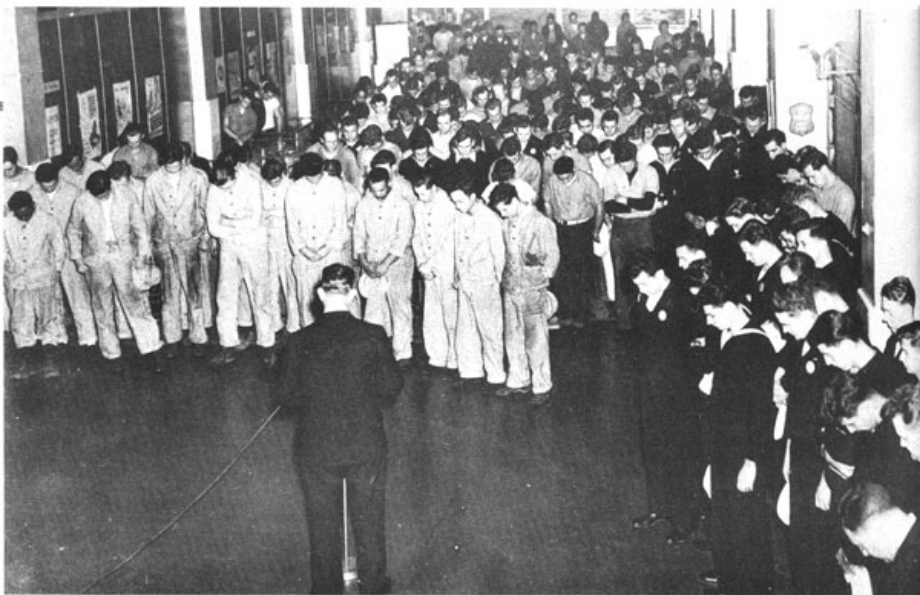

religious services

The Quartet leads hymn singing at services conducted by Chaplain Shell.

Station personnel during V-J Day prayer on the Mess Deck.