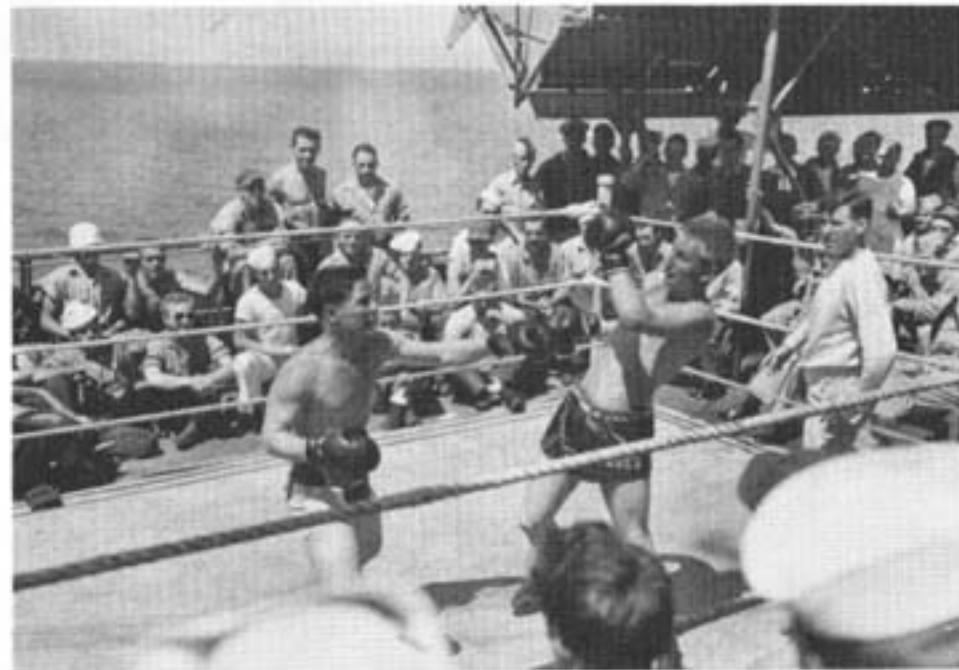

"SPIVEY" LEADS WITH HIS CHIN

EBERLE GOLDEN GLOVES

NOT NERVOUS "JUST QUICK"

TENSE MOMENT

"K. O."