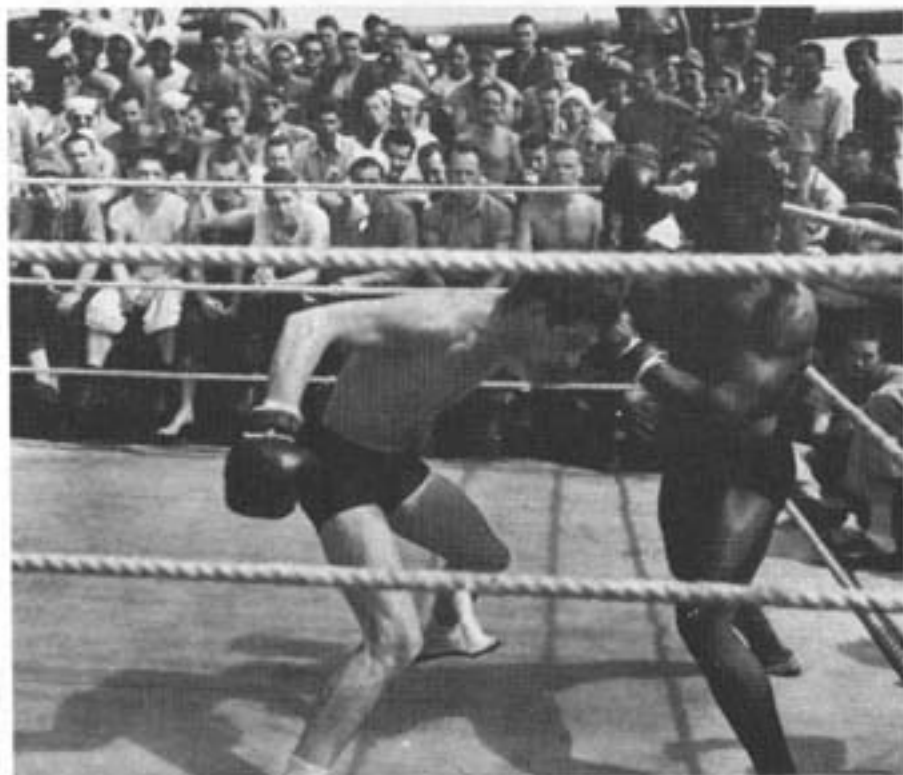

"SPIVEY" LEADS WITH HIS CHIN

EBERLE GOLDEN GLOVES

NOT NERVOUS "JUST QUICK"

TENSE MOMENT

"K. O."