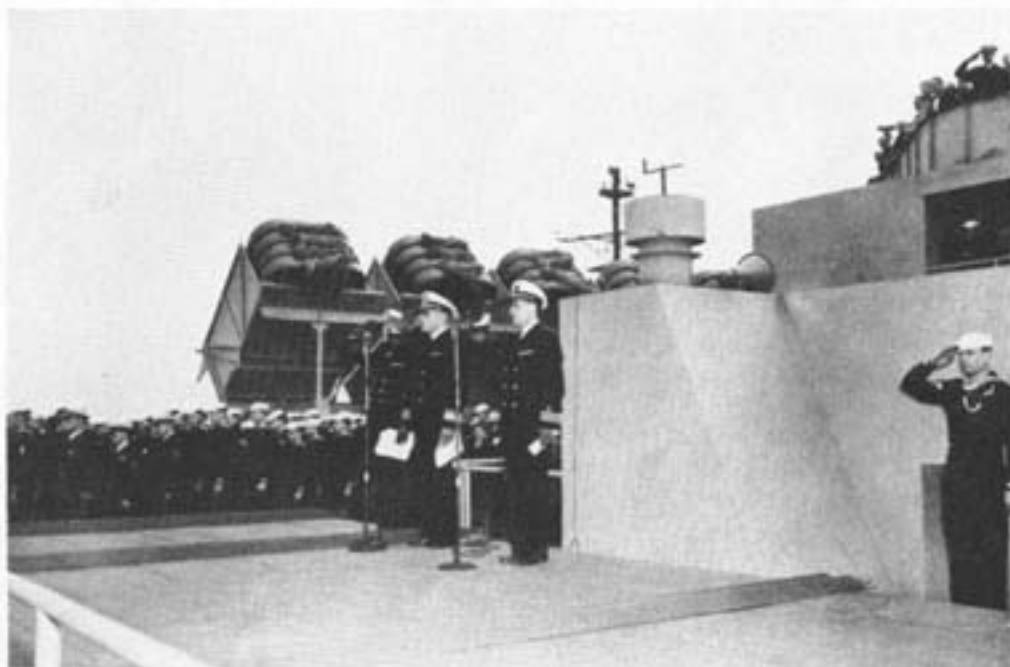

ADM. ED. JONES OFFICIALLY PUTS THE "EBERLE" INTO COMMISSION AS A
NAVY TRANSPORT

CAPT. G. C. CARLSTEDT, USCG, READING ORDERS DELEGATING HIM AS
COMMANDING OFFICER

SALUTING THE COLORS FOR THE FIRST TIME — JAN. 24, 1945