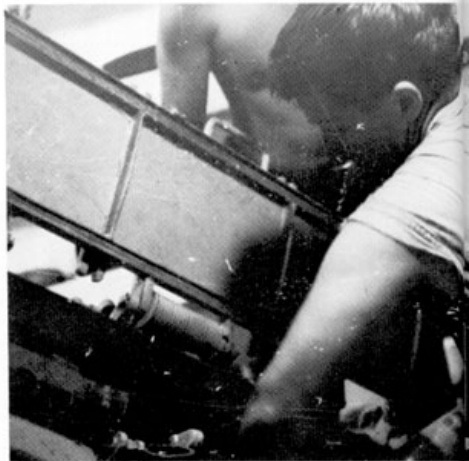

## **GUNFIRE SUPPORT CONDITION II**

SD3 Calimbahin prepares the projectiles for firing

Throughout our deployment, Dallas was called upon to fire in support of allied forces along the coast of Viet Nam. Many of these missions were long and tedious, but due to our trained and experienced crew all obligations were completed in true Coast Guard fashion.

SN Fish loads the hoist in the