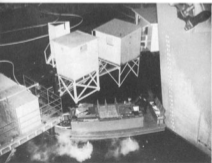

City truck uses monitor at spectacular night fire at Cal Ship

Tin fish lays all hose out

FIRE AT CAL SHIP

Bright throws stream from harbor